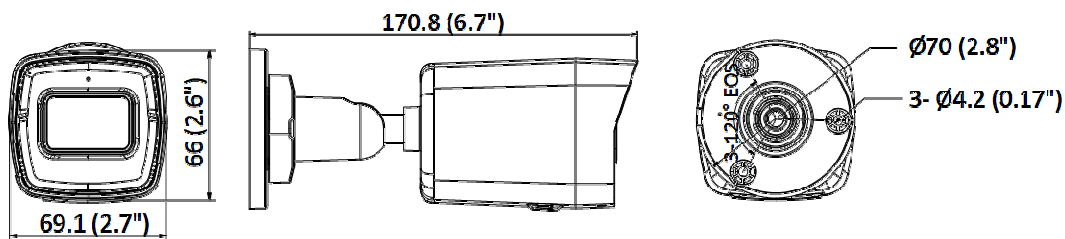

▪ **Dimension**

Unit: mm (inch)

▪ **Accessory**

▪ **Optional**

DS-1275ZJ-SUS Vertical pole mount	DS-1276ZJ-SUS Corner mount	DS-1280ZJ-XS Junction box

Headquarters

No.555 Qianmo Road, Binjiang District,
Hangzhou 310051, China
T +86-571-8807-5998
www.hikvision.com

Follow us on social media to get the latest product and solution information.

Hikvision

HikvisionHQ

HikvisionHQ

Hikvision_Global

Hikvision
Corporate Channel

hikvisionhq