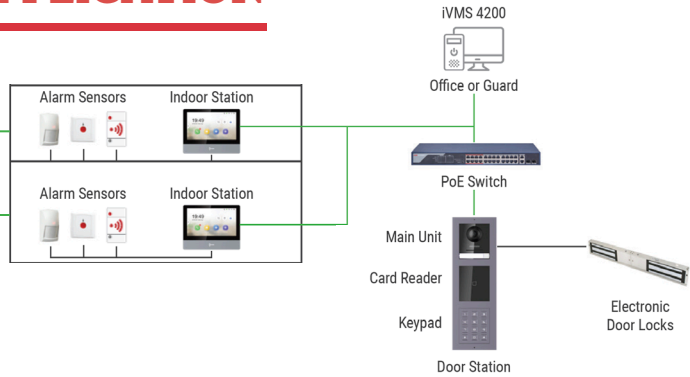

DS-KH6320-WTE2	DS-KD8003-IME2	DS-KAD704	16 GB MicroSD
			
2-Wire Value Indoor Station	2-Wire Surface Mount Door Station	Video/Audio Distributor	Memory Card

MODULAR DOOR STATION

The basic door station includes the surface or flush mounted main unit, which provides video intercom functionality with one name tag and call button. Up to eight additional modules can be connected to the main unit. The name tag module provides six additional name tags and call buttons. The card reader module allows door unlock using RFID cards or fobs. The keypad module allows dialing more than 500 rooms as well as passcode access. The display module lists the contacts that can be selected and called. There are surface and flush mount frames that hold two or three modules vertically, and multiple frames can be mounted adjacently.

SELECT YOUR MODULES AND FRAMES			BUILD YOUR DOOR STATION
Modules	Flush mount	Surface mount	Numerous possibilities

INDOOR STATIONS

- User Friendly
7 Inch Touchscreen
- Supports 32 GB
Micro SD Card
- Standard PoE
IEEE 802.3af
- Auto Captures Pictures
& Messages
- 8 Alarm Inputs
2 Alarm Outputs
- Wi-Fi Supported IEEE
802.11b/g/n

- Pro Model**
DS-KH8350-WTE1
- IPS LCD 1024x600 Display
 - Aerospace-Grade Aluminum Frame
 - Premium Tempered Glass Touchscreen
 - Physical Button for Unlocking Door
 - Standard PoE

- Value Model**
DS-KH6320-WTE1
- TFT LCD 1024x600 Display
 - Plastic Frame
 - Glass Touchscreen
 - No Physical Buttons
 - Standard PoE

- 10" IP Intercom Indoor Station**
DS-KH9510-WTE1
- 10" Indoor Station with Android OS
 - User Friendly Touch Screen Interface
 - Standard PoE

DIAGRAM FOR APARTMENT APPLICATION

APPLICATION EXAMPLES

FOCUSED ON YOUR SUCCESS