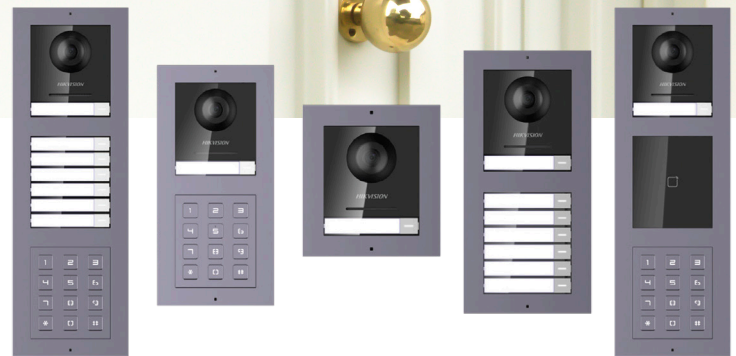

Easy to Use for Multiple Applications:

- ❑ Intercom, doorbell, multi-tenant video entry and monitoring functions
- ❑ Receive calls from visitors and unlock the door on indoor stations, smartphones and tablets using the Hik-Connect mobile app
- ❑ Call room-to-room between indoor stations and iVMS-4200 software
- ❑ Monitor additional surveillance cameras on the indoor station
- ❑ Record door station video with motion detection on your Hikvision NVR/DVR

Easy to Install:

- ❑ Standard PoE switches can connect and power the whole system
- ❑ Indoor stations can also connect via Wi-Fi with 12 V power
- ❑ All door station modules can be surface or flush mounted
- ❑ Simplified configuration gets you started in minutes

DS-KH6320-WTE2	DS-KD8003-IME2	DS-KAD704	16 GB MicroSD
			
2-Wire Value Indoor Station	2-Wire Surface Mount Door Station	Video/Audio Distributor	Memory Card

MODULAR DOOR STATION

The basic door station includes the surface or flush mounted main unit, which provides video intercom functionality with one name tag and call button. Up to eight additional modules can be connected to the main unit. The name tag module provides six additional name tags and call buttons. The card reader module allows door unlock using RFID cards or fobs. The keypad module allows dialing more than 500 rooms as well as passcode access. The display module lists the contacts that can be selected and called. There are surface and flush mount frames that hold two or three modules vertically, and multiple frames can be mounted adjacently.

SELECT YOUR MODULES AND FRAMES			BUILD YOUR DOOR STATION
Modules	Flush mount	Surface mount	Numerous possibilities

INDOOR STATIONS

- User Friendly
7 Inch Touchscreen
- Supports 32 GB
Micro SD Card
- Standard PoE
IEEE 802.3af
- Auto Captures Pictures
& Messages
- 8 Alarm Inputs
2 Alarm Outputs
- Wi-Fi Supported IEEE
802.11b/g/n