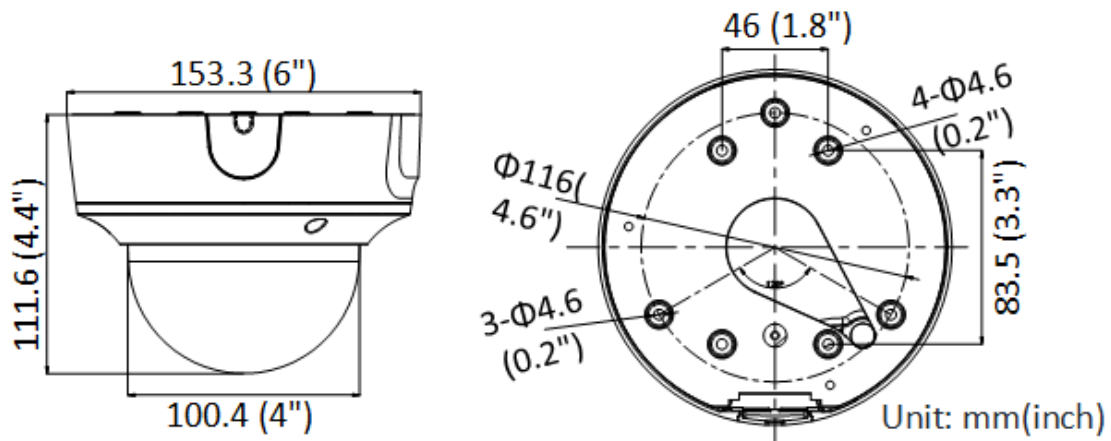

Approval	
EMC	FCC SDoC (47 CFR Part 15, Subpart B); CE-EMC (EN 55032: 2015, EN 61000-3-2:2019, EN 61000-3-3:2013+A1:2019, EN 50130-4: 2011 +A1: 2014); KC (KN 32: 2015, KN 35: 2015)
Safety	UL (UL 62368-1); CB (IEC 62368-1:2014+A11); CE-LVD (EN 62368-1:2014/A11:2017); BIS (IS 13252(Part 1):2010/ IEC 60950-1: 2005)
Environment	CE-RoHS (2011/65/EU); WEEE (2012/19/EU); Reach (Regulation (EC) No 1907/2006)
Protection	IP67 (IEC 60529-2013); IK10 (IEC 62262:2002)

▪ **Available Model**

DS-2CD3721G0-IZ

▪ **Dimension**