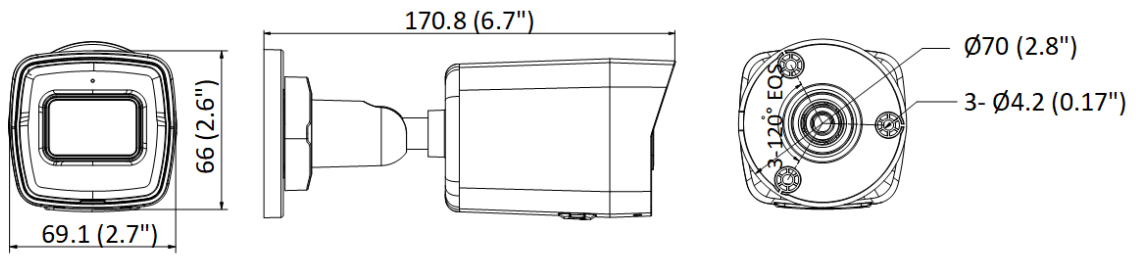

▪ **Dimension**

Unit: mm (inch)

▪ **Accessory**

▪ **Optional**

DS-1280ZJ-XS
Junction Box