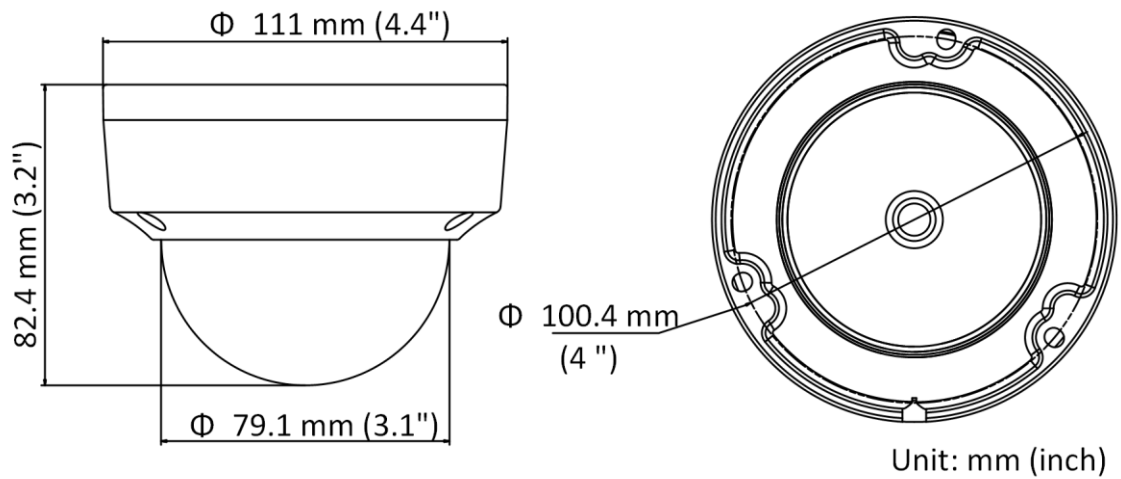

* Listed resolutions are only selectable options. It does not mean that all streams can work at their maximum resolution at the

same time.

Available Model

DS-2CD3121G0-I (2.8/4/6 mm)

Dimension

Accessory

DS-1258ZJ
Wall Mount