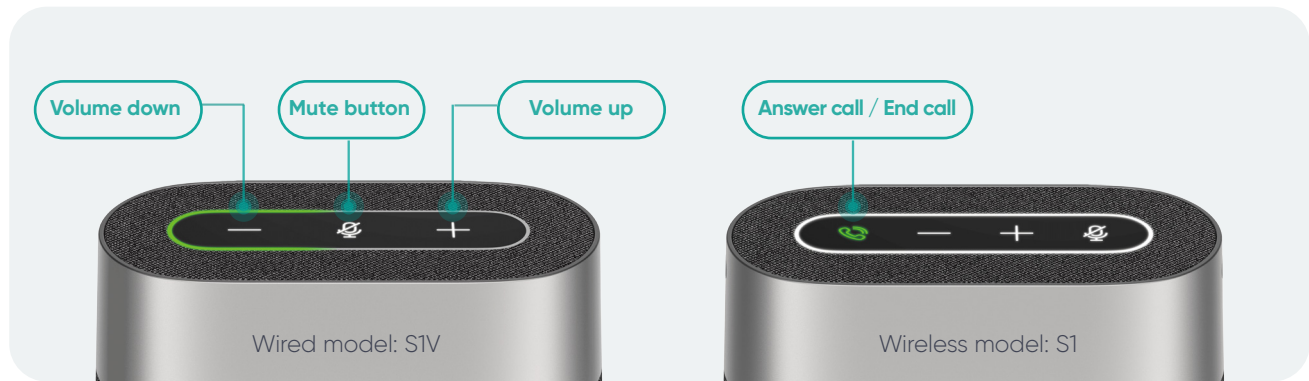

# Get connected, quickly and easily

Intuitive and easy to answer and adjust or mute volume

Hikvision Sound Cube makes it easy to adjust the volume up or down as needed, delivering crystal clear sound even at max volume level. Complex technical difficulties can ruin an otherwise simple and productive meeting. With the Sound Cube, a simple tap on the button quickly accesses meetings or ends calls instantly and seamlessly with an intuitive interface, making conferencing more productive and less stressful.

## Designed for everything you need to do

Flexible connectivity options for smart devices and PCs

Hikvision's Sound Cube easily connects to laptops, desktops, and Bluetooth-enabled smartphones or tablets. A simple plug and play setup gets your meetings started in seconds.