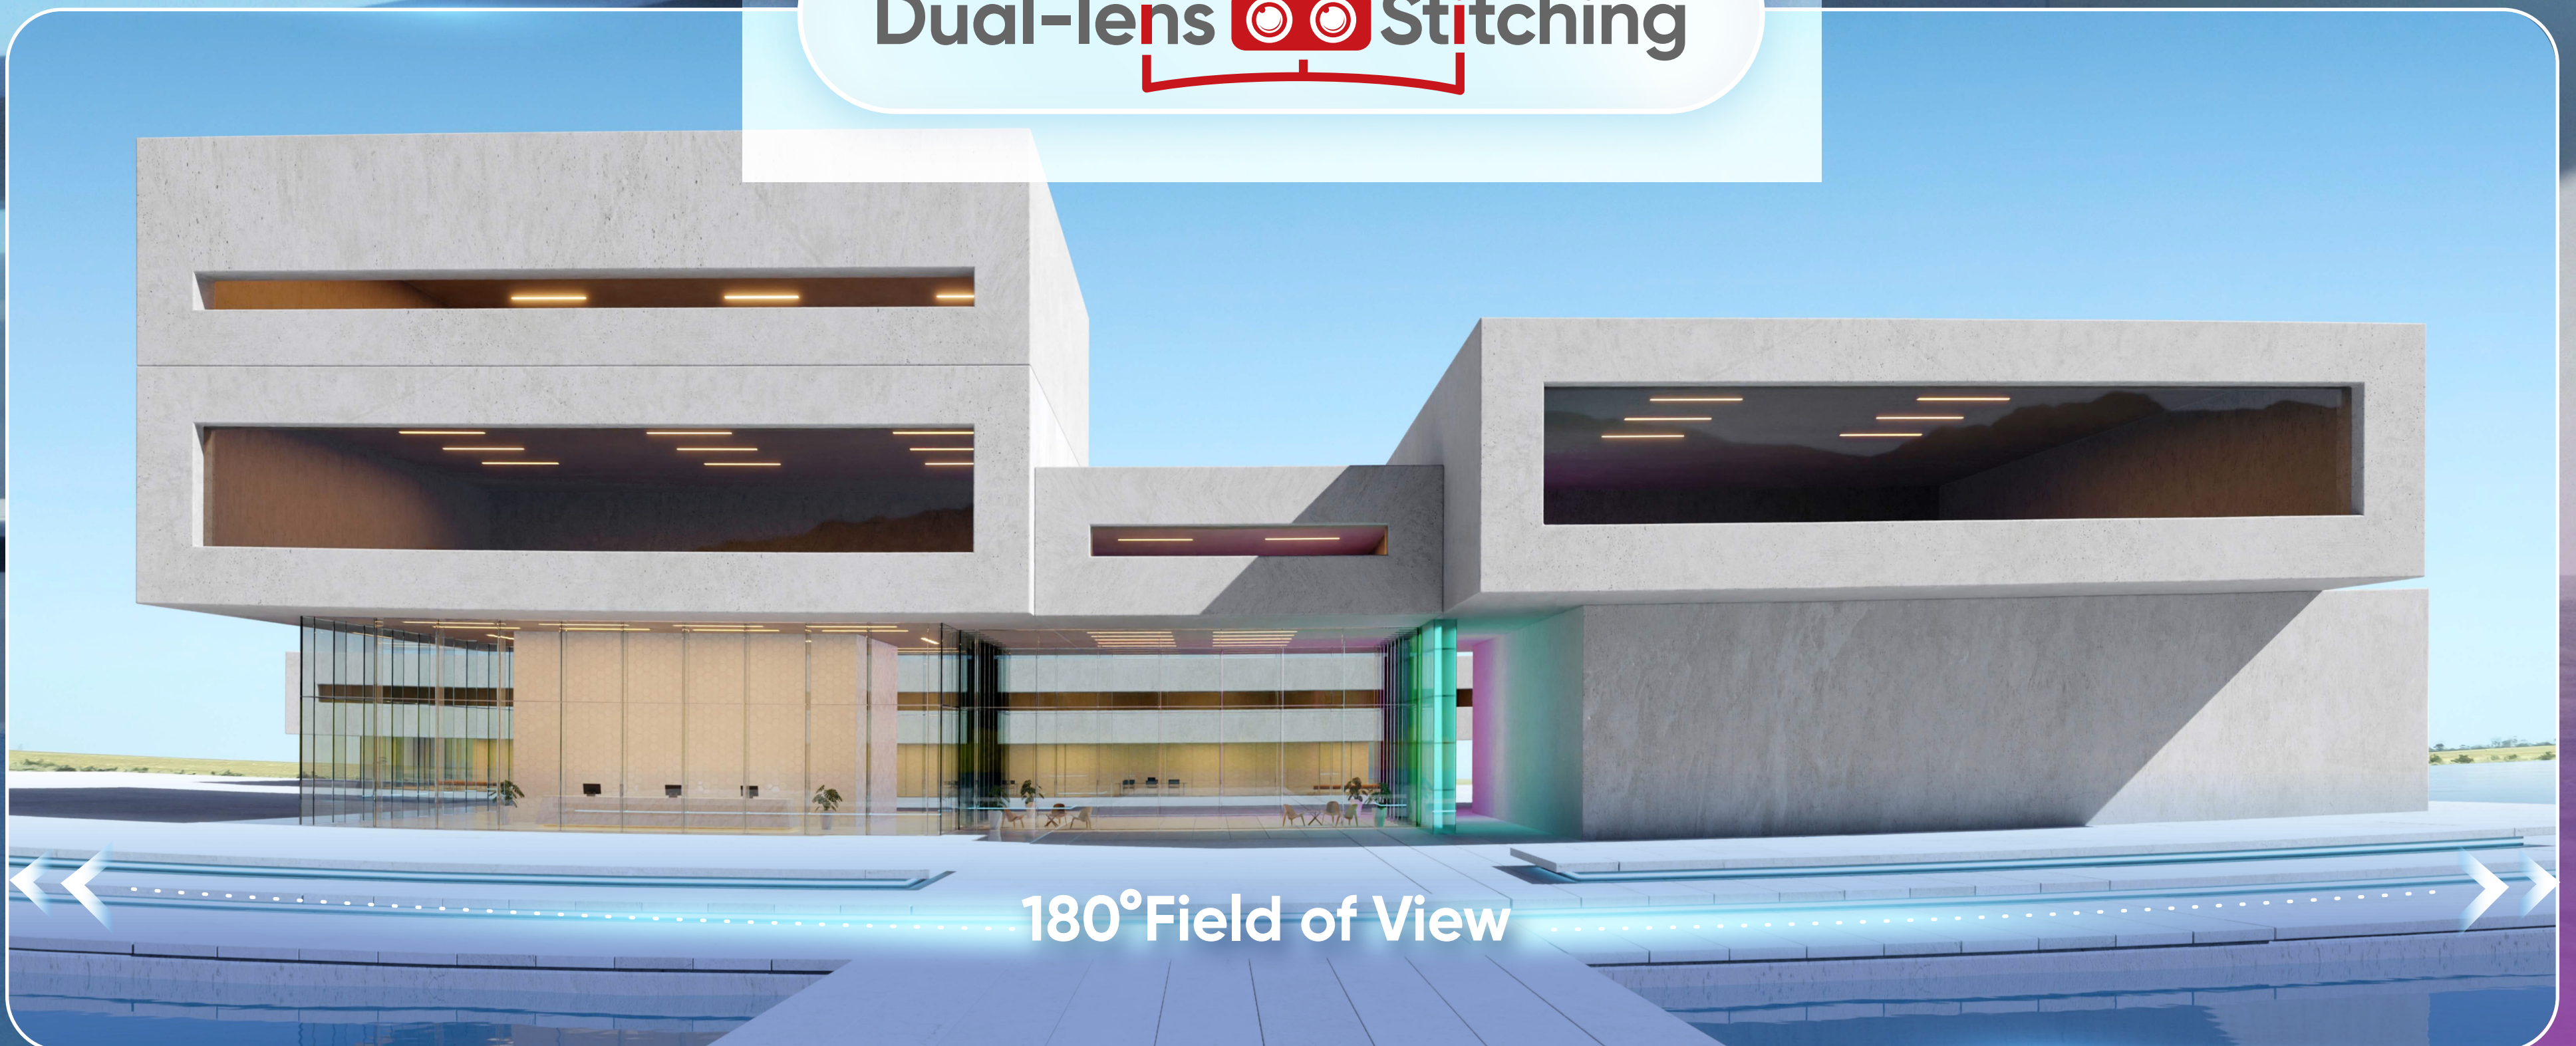

HIKVISION[®]

HIKVISION TURBO HD DUAL-LENS PANORAMIC CAMERAS

Dual Vision, Compact Wonder

Dual-lens  Stitching

DS-2CE12KF3TP-DLS
DS-2CE72KF3TP-DLS

Perfect 180-degree stitched images to ensure seamless visuals