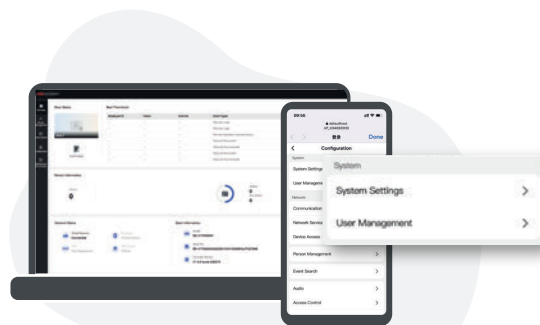

DS-K1T502 Series

All-in-one management of access control, video intercoms, and video security

DS-K1T805 Series

The slimmer design makes it suitable for installation in space-limited areas

Easy device configuration & operation

Simple web configuration using **AP MODE** (Wi-Fi supported) on mobile or PC client

1 Easy device connection via **AP mode**

2 Easy web configuration via mobile device or PC

3 Remote access control via the Hik-Connect App or mobile web