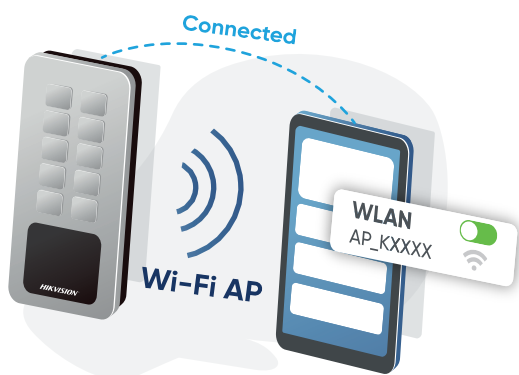

HIKVISION®

Vandal-Proof Access Control Terminals

Unified Security with Robust Protection

DS-K1T502 Series DS-K1T805 Series

What We Offer

Hikvision's vandal-proof access control terminals, the DS-KIT502 Series and DS-K1T805 Series, come with robust metal housing and high protection levels against vandalism and moisture, making them ideal for outdoor access control scenarios.

DS-K1T502 Series

All-in-one management of access control, video intercoms, and video security

DS-K1T805 Series

The slimmer design makes it suitable for installation in space-limited areas

Easy device configuration & operation

Simple web configuration using **AP MODE** (Wi-Fi supported) on mobile or PC client

1 Easy device connection via **AP mode**

2 Easy web configuration via mobile device or PC

3 Remote access control via the Hik-Connect App or mobile web