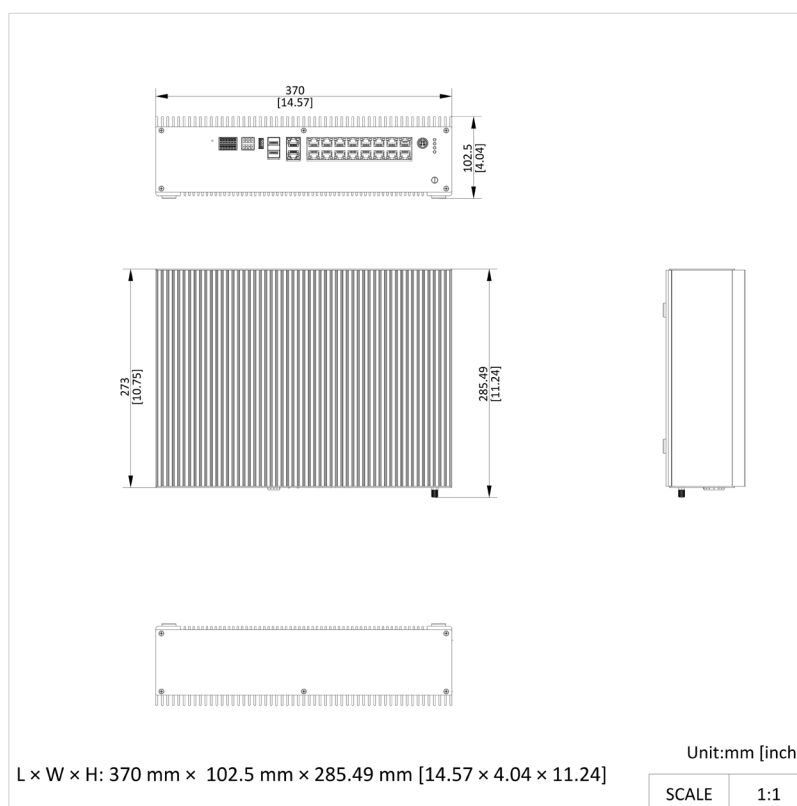

USB	1 x USB3.0 (up to 5V 2A)
Function	
Data Storage	Vehicle information (passing records and pictures) storage
Video Recording	Video recording function. Recording duration is determined by the stream size and the HDD capacity.
Data Uploading	ANPR and manual uploading
Network Settings	Able to set two-segment IP address
System	
Operation System	Embedded Linux operating system
Operating GUI	WEB
HDD Storage	4 x SATA (Each SATA interface supports up to 6TB HDD.)
RESET	1 x RESET button
Indicator	4 x indicator (1 x Power Indicator, 1 x Alarm Indicator, 1 x HDD Indicator, 1 x Ready Indicator)

▪ **Available Model**

DS-TP50-16R/4T

▪ **Dimension**