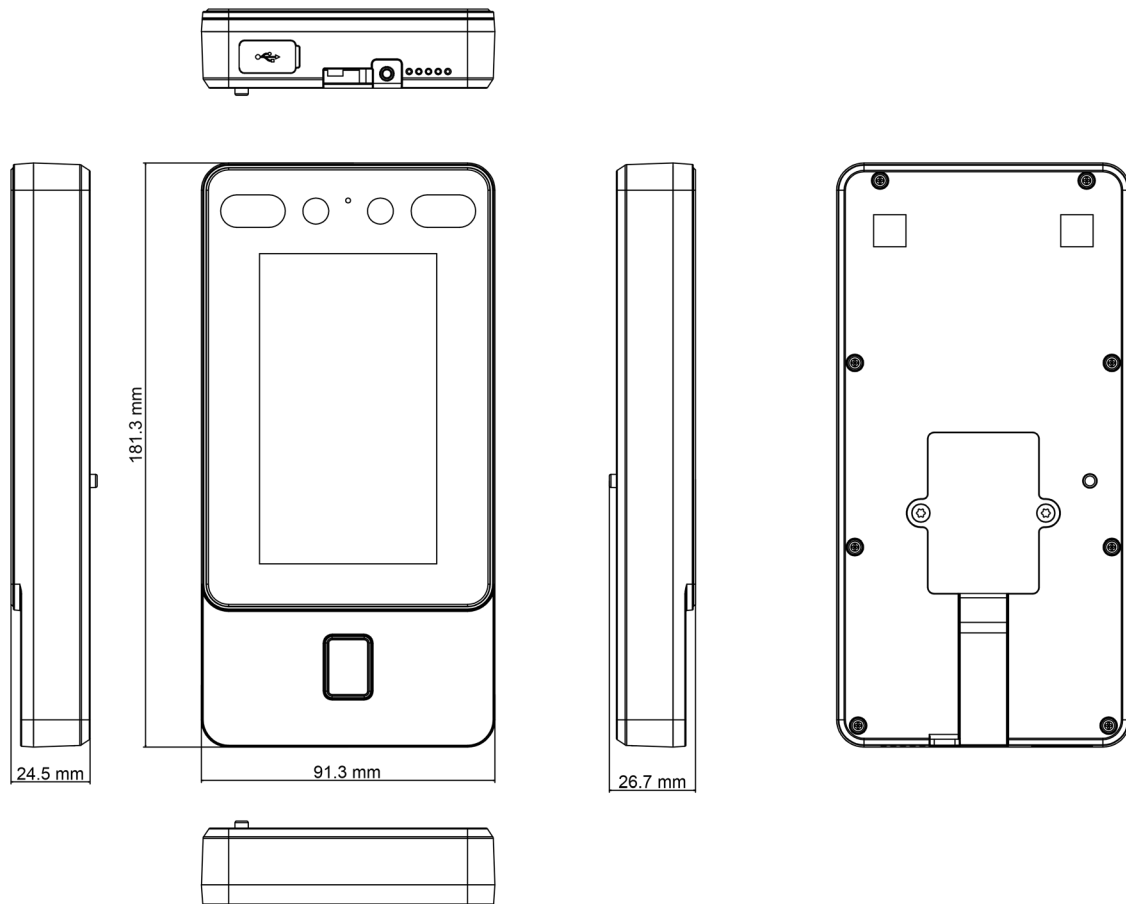

Multi-factor authentication	Support
QR code recognition	Support
General	
Power supply	12 VDC/1 A (power adapter included)
Working temperature	-30 °C to 60 °C (-22 °F to 140 °F)
Working humidity	0 to 90% (No condensing)
Dimensions	91.3 mm × 181.3 mm × 24.5 mm (3.59" × 7.14" × 0.96")
Installation	Wall Mounting
Protective level	IP65
Language	English, Spanish (South America), Arabic, Thai, Indonesian, Russian, Vietnamese, Portuguese (Brazil), Korean

▪ **Available Model**

DS-K1T342EFWX

▪ **Dimension**