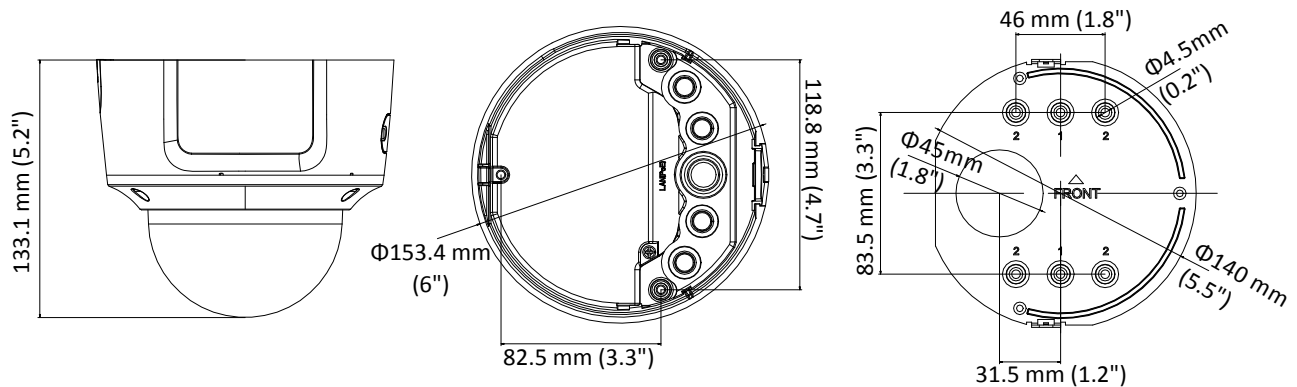

Dimensions

Accessories

DS-1475ZJ-SUS
Vertical Pole Mount

DS-1476ZJ-SUS
Corner Mount

Distributed by

Headquarters

No.555 Qianmo Road, Binjiang District,
Hangzhou 310051, China
T +86-571-8807-5998
overseasbusiness@hikvision.com

Hikvision USA
T +1-909-895-0400
sales.usa@hikvision.com

Hikvision Australia
T +61-2-8599-4233
salesau@hikvision.com

Hikvision India
T +91-22-28469900
sales@pramahikvision.com

Hikvision Canada
T +1-866-200-6690
sales.canada@hikvision.com

Hikvision Thailand
T +662-275-9949
sales.thailand@hikvision.com

Hikvision Europe
T +31-23-5542770
sales.eu@hikvision.com

Hikvision Italy
T +39-0438-6902
info.it@hikvision.com

Hikvision Brazil
T +55 11 3318-0050
Latam.support@hikvision.com

Hikvision Turkey
T +90 (216)521 7070- 7074
sales.tr@hikvision.com

Hikvision Malaysia
T +601-7652-2413
sales.my@hikvision.com

Hikvision UK & Ireland
T +01628-902140
sales.uk@hikvision.com

Hikvision South Africa
Tel: +27 (10) 0351172
sale.africa@hikvision.com

Hikvision France
T +33(0)1-85-330-450
info.fr@hikvision.com

Hikvision Kazakhstan
T +7-727-9730667
nikia.panfilov@hikvision.ru

Hikvision Vietnam
T +84-974270888
sales.vt@hikvision.com

Hikvision UAE
T +971-4-4432090
salesme@hikvision.com

Hikvision Singapore
T +65-6684-4718
sg@hikvision.com

Hikvision Spain
T +34-91-737-16-55
info.es@hikvision.com

Hikvision Tashkent
T +99-87-1238-9438
uzb@hikvision.ru

Hikvision Hong Kong
T +852-2151-1761
info.hk@hikvision.com

Hikvision Russia
T +7-495-669-67-99
salesme@hikvision.com

Hikvision Korea
T +82-(0)31-731-8817
sales.korea@hikvision.com

Hikvision Poland
T +48-22-460-01-50
info.pl@hikvision.com

Hikvision Indonesia
T +62-21-2933759
Sales.Indonesia@hikvision.com

Hikvision Colombia
sales.colombia@hikvision.com