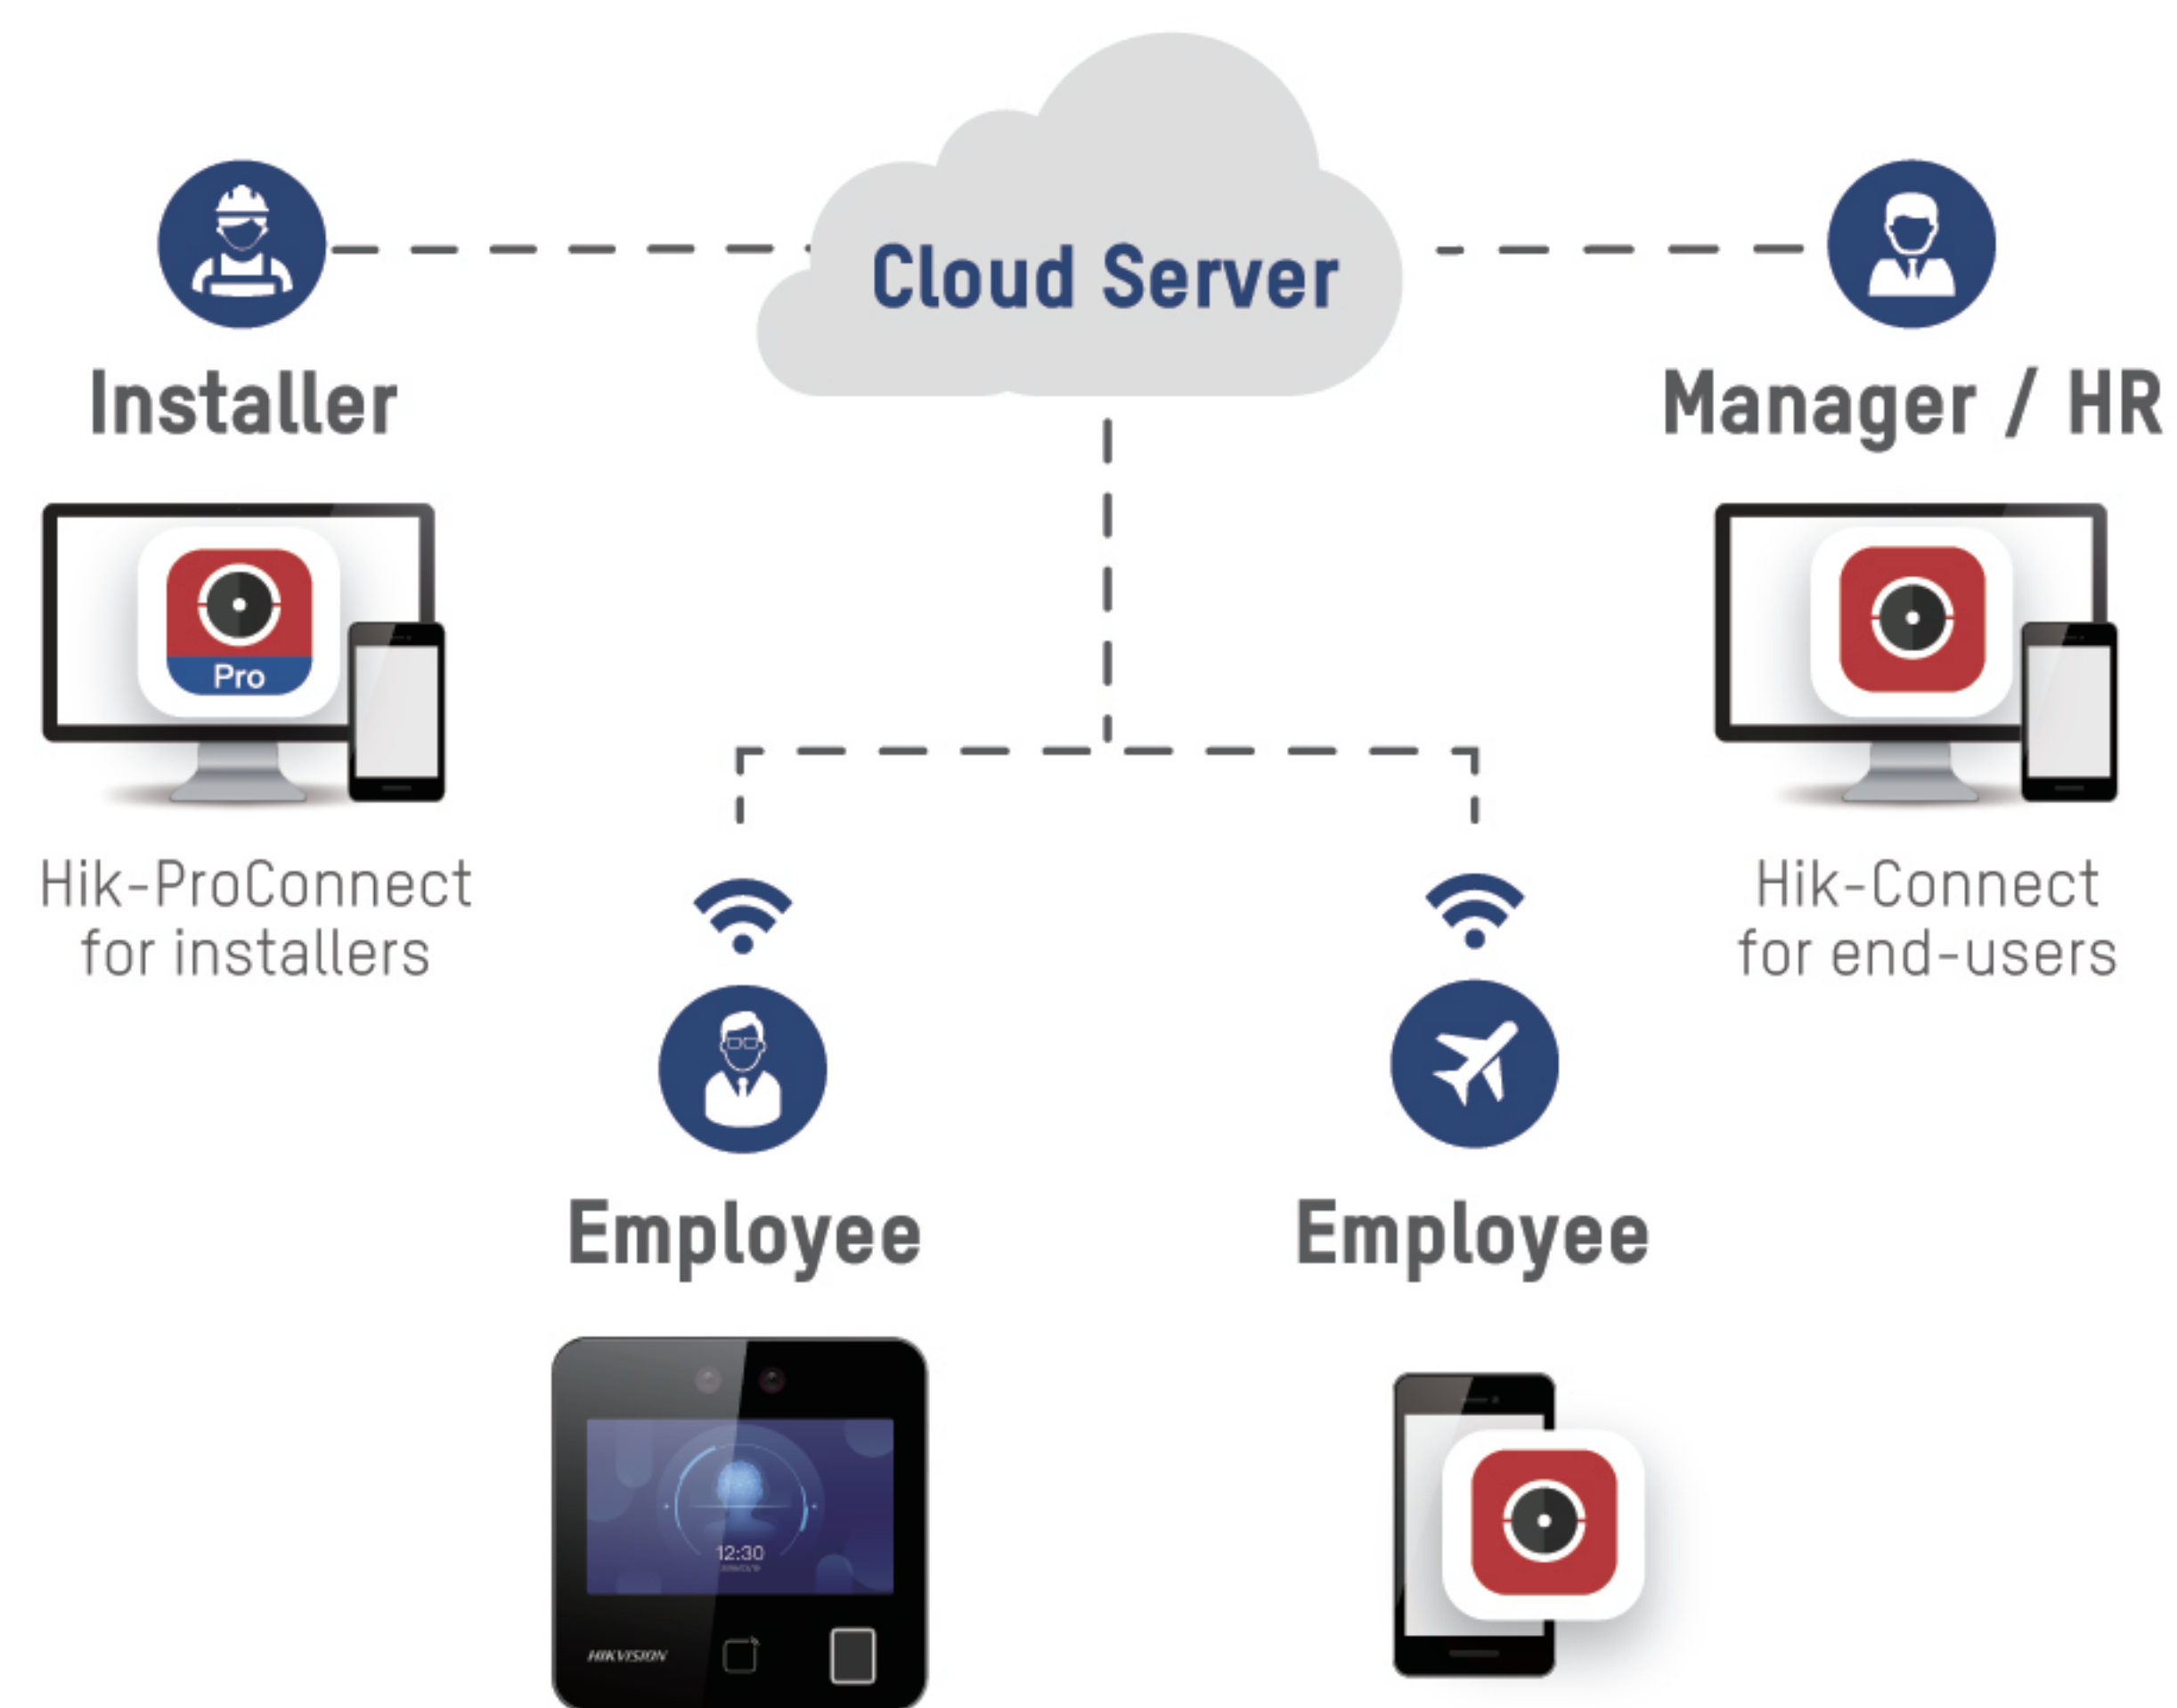

Top level security

- Anti-spoofing detection
- Privacy protection

Flexible On-premise & Cloud-based Solutions

1 Cloud-based solution

- Cloud deployment with no server needs
- Employee flexible GPS clocking in

Hik-Connect download Learn more about cloud-based solution

2 On-premise solution

- Lightweight local deployment
- Professional access control & time attendance management

HikCentral Access Control download Learn more about on-premise solution

Product Showcase

DS-K1T341A

- ✓ Face ✓ Fingerprint ✓ Card

- 3,000 face capacity
- Card Type: **M1**
- 4.3-inch touch screen
- Support video intercom
- **IP65**
- Support lock relay

DS-K1T342

- ✓ Face ✓ Fingerprint ✓ Card