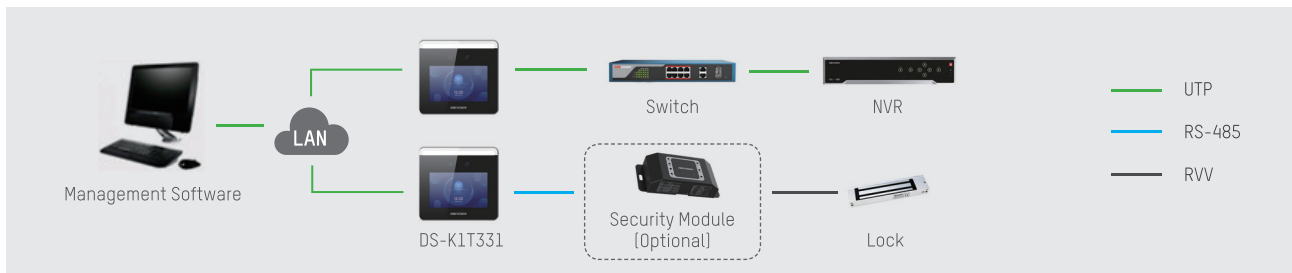

Touchless authentication

Extended applications

- Advanced access control functions (anti-passback, first card authentication, etc.)
- Multiple user-defined time & attendance rules
- Camera live view via NVR
- Supports connection with mobile App

Punch-in / out on company reception desk

Application topology

APPLICATION SCENARIOS

PRODUCT SHOWCASE

DS-K1T331
Face Recognition Terminal

- 3.97-inch LCD Touch Screen
- Storage capacity: 300 faces
- TCP / IP, RS-485, USB Interface