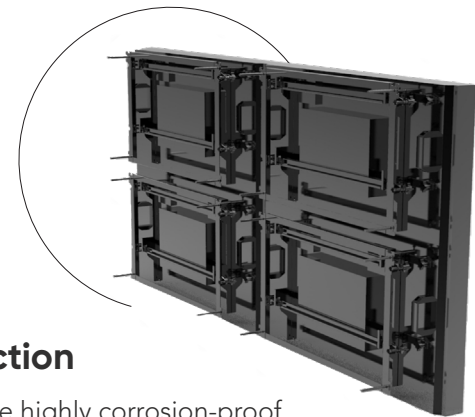

Durable protection

Hikvision LCDs feature highly corrosion-proof brackets and quality construction for enhanced durability & protection. Moreover, clear wiring on the back side brings more convenience to installation and maintenance.