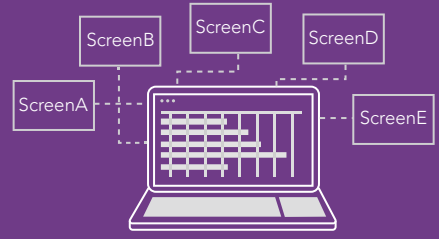

APPLICATION SCENARIOS

Command Centers / Monitoring Center

Commercial Displays

Conference Rooms

SUPERIOR FEATURES

Centralized Advertising Management

The multifunctional platform, HikCentral FocSign, enhances efficiency in ad making, enabling central management and remote maintenance functions that greatly improve operational efficiency and reduce labor costs.