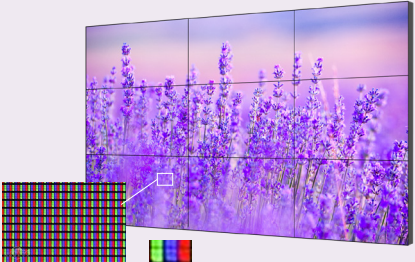

Each Pixel Captivates for Every View

Hikvision LCD Video Wall Display Mirror Series

HIKVISION[®]

EACH PIXEL CAPTIVATES FOR EVERY VIEW

Hikvision's new Mirror Series LCD Displays provide users with versatile, flexible collaboration tools, powerfully designed for a host of everyday scenarios - from board rooms to ball rooms, from lecture halls to shopping malls, and so much more. Hikvision LCD Displays captivate you with every pixel, harnessing the power of our superb technologies such as better color uniformity, high brightness, and pixel-level color calibration, all integrated into a slim unit with a tiny bezel. With cutting edge tech and expansive usability, Hikvision LCDs will meet every display need you can imagine.

◀ 3 Display Modes ▶

Monitoring Mode

Enhanced image restoration, frame rates, and gray scale.

Presentation Mode

Better display consistency, text clarity, and smooth text edges.

Movie Mode

Improved color saturation and image contrast.

- 1 Take test picture
- 2 Analyze pixel color
- 3 Generate calibration parameters
- 4 Write data to chip
- 5 Color well calibrated

◀ Precise Color Calibration ▶

True-to-life display

Precise color calibration brings you true-to-life colors and just the right brightness using pixel-by-pixel analysis. Flawless uniformity of color and brightness guarantees Hikvision's LCDs outstanding display performance.