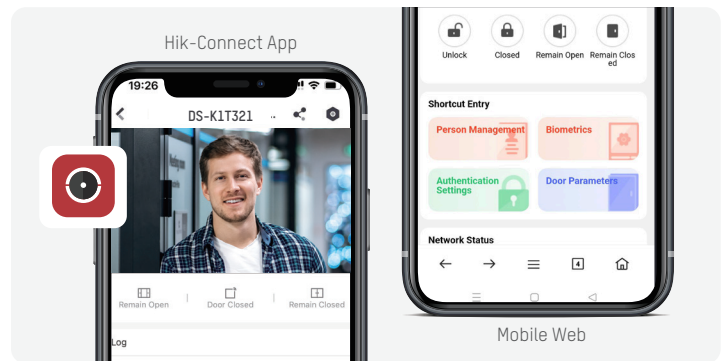

TOUCH-FREE, ACCESS IS EASIER THAN EVER

MinMoe DS-K1T321 Series

Access Control Terminal with Face Recognition Function

Deep learning algorithm

supports face anti-spoofing and privacy protection

Multiple authentication methods

3,000
Cards

Powered by Deep Learning Algorithm

Visible light anti-spoofing technology boosts security levels at entry points

Recognition Speed
⚡ < 0.2s

Accuracy Rate
🎯 > 99%

Easy Operation

- Quick and easy registration with various access methods
- Convenient device configuration via GUI or web (both PC & mobile App supported)
- Remote control via mobile app