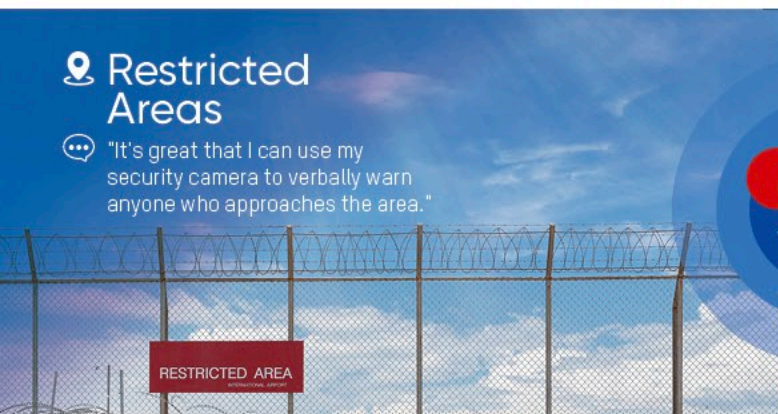

Restricted Areas

"It's great that I can use my security camera to verbally warn anyone who approaches the area."

Customizable Visual and Auditory Warning

Now, with **AcuSense** Technology, network cameras, NVRs, and DVRs:

- Vastly reduce false alarms through human & vehicle classification
- Search targets quickly using sorted human & vehicle video clips
- Perform real-time deterrence using flashing light and custom auditory warning