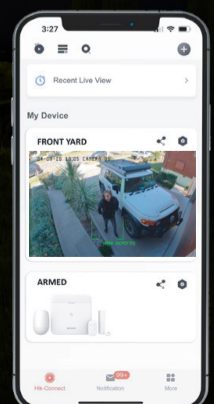

# CONNECT YOUR HOME

With Hikvision **Live Guard Cameras**

- ✓ Built-in speaker and flash lights to **ward off intruders**
- ✓ **AI video analytics** to provide reliable push-notifications
- ✓ **Flexible arming**, mobile APP one key switch

 **AcuSense**

Active Deterrence

Scan to learn more

Hik-Connect

## With Hikvision Security **EcoSystem**

- ✓ Ideal for homeowners, manage all your security devices on **one mobile APP**
- ✓ **Maximum control** to view, arm, and disarm everything with a single touch
- ✓ ColorVu technology captures **vivid, full-colour details**. No more blurry images at night!